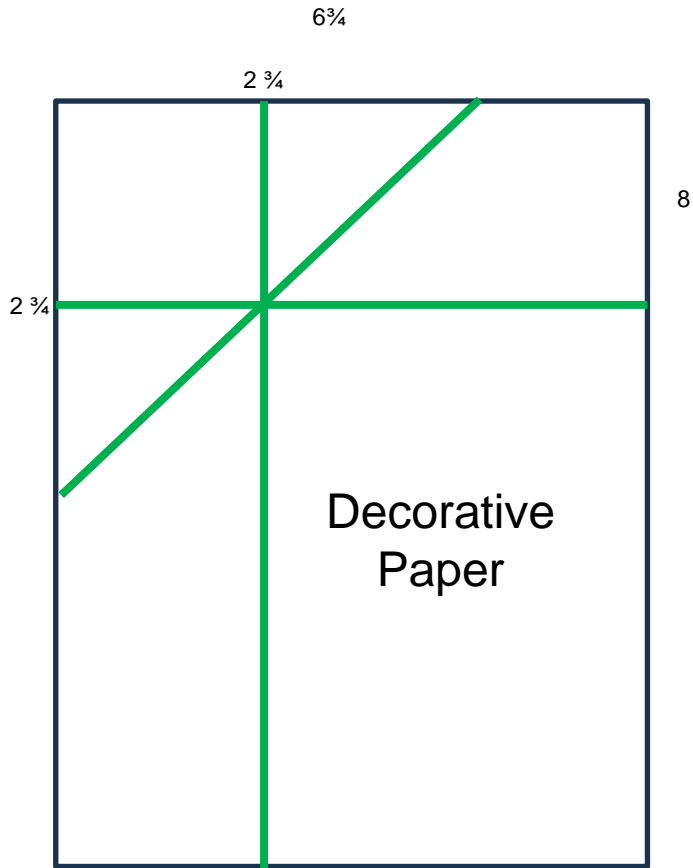

Corner Flip Funky Fold

— Score

Decorative Paper

8 x 6 ³/₄

2 ¹/₂ x 2 ¹/₂

2 ¹/₄ x 2 ¹/₄

Colored Card

5 x 3 ³/₄

2 ¹/₂ x 2 ¹/₂

4 ¹/₄ x 2 ³/₄

Basic White Card

4 ³/₄ x 3 ¹/₂

4 x 2 ¹/₂

YouTube video link: <https://youtu.be/J37rgzrMwxo>

Cindy Mitchell-Clark

www.cindysstampingcorner.com