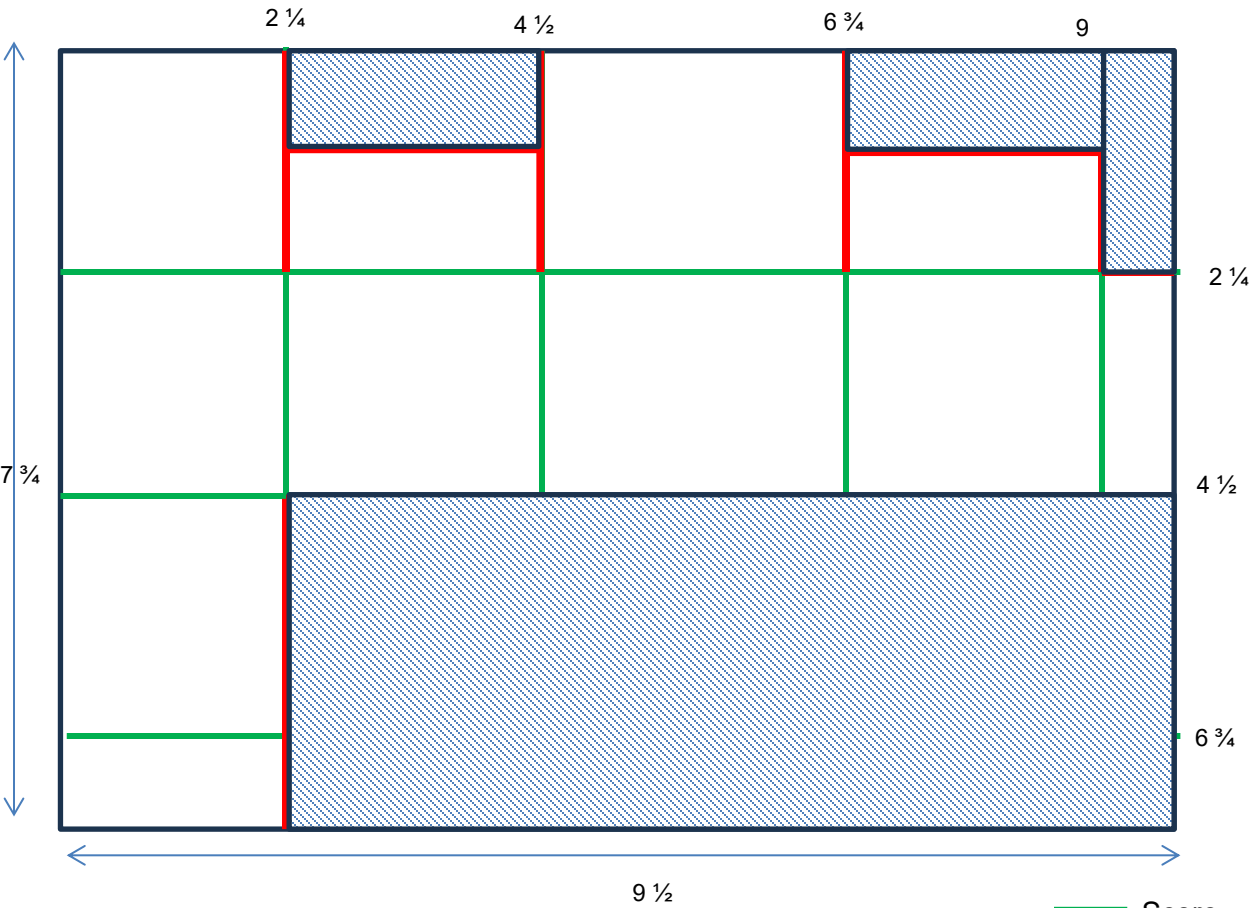

Lift Gift Box Funky Fold

2 1/4 x 2 1/4 x 2 1/4 Finished Box

NOT TO SCALE

Inspired by Raushan Willms)

YouTube video Link:
<https://youtu.be/c4J1HLkFJZO>

Cindy Mitchell-Clark
www.cindysstampingcorner.com
All images Stampin' UP! ®

Lift Gift Box Funky Fold

May 2026

Lift Up Mechanism

Decorative Paper

- 5 pieces $2 \frac{1}{8} \times 2 \frac{1}{8}$
- 1 piece $2 \frac{1}{8} \times 7/8$

NOT TO SCALE

— Score

— Cut